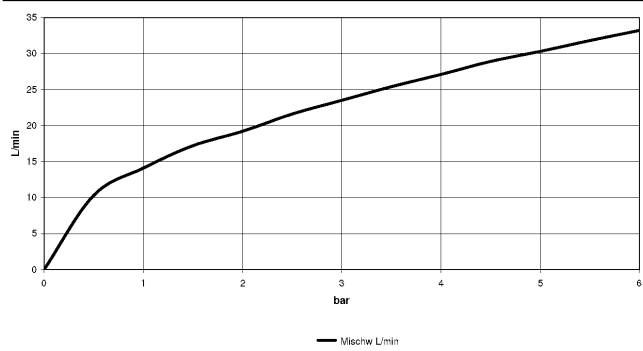

LULU Bath spout for wall mounting - Brushed Platinum

LULU

13 801 710

- 200mm projection
- circular normal flow
- hole diameter 37 mm
- 1/2" connection
- plug-link mounting
- max. flow 23.5 l/min at 3 bar flow pressure

	Brushed Platinum	13 801 710-06
	Chrome	13 801 710-00

Recommended miscellaneous

- Concealed wall elbow -** 35 085 970 90
- max. recess depth 163 mm
 - min. recess depth 90 mm

13 801 710

mm [inches]

Flow rate chart