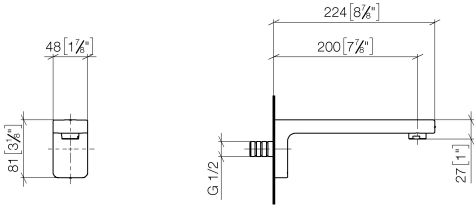

LULU Bath spout for wall mounting - Brushed Platinum

LULU

13 801 710

- 200mm projection
- circular normal flow
- hole diameter 37 mm
- 1/2" connection
- plug-link mounting
- max. flow 23.5 l/min at 3 bar flow pressure

	Brushed Platinum	13 801 710-06
	Chrome	13 801 710-00

Recommended miscellaneous

- Concealed wall elbow -** 35 085 970 90
- max. recess depth 163 mm
 - min. recess depth 90 mm

13 801 710

mm [inches]

Flow rate chart